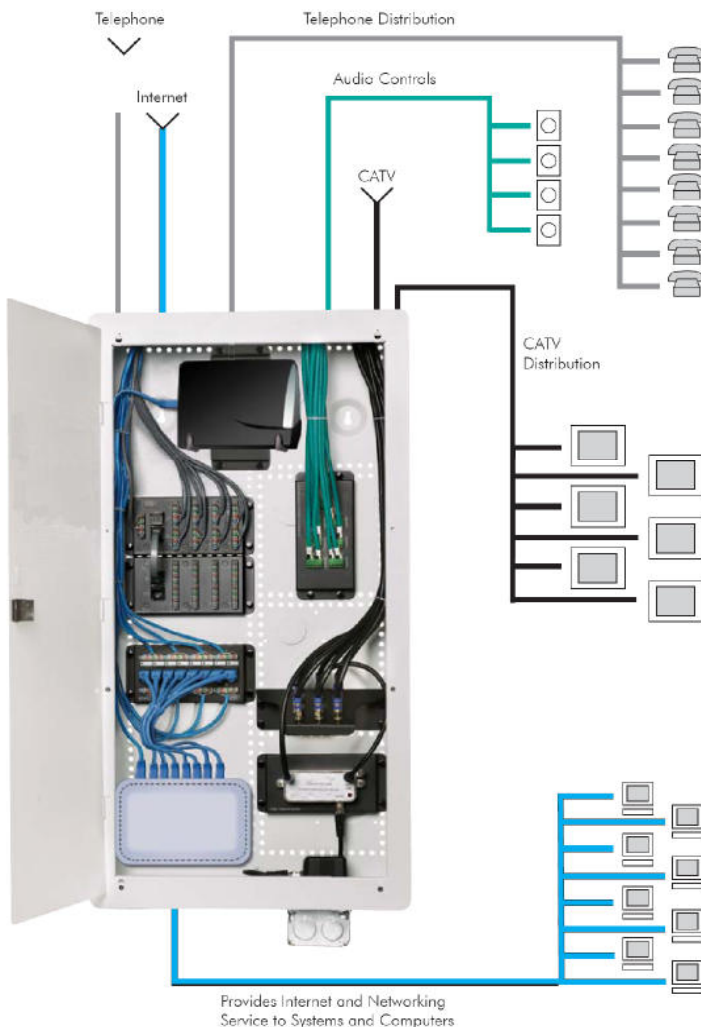

FIBRAIN HOME LogiWire

system is a logical and complete solutions for all media buildings structural cabling installations. System made investor be able to integrate connections for cooper system (CATV, DATA, PHONE) with newest, most cost effective fiber optics technology in one, innovative enclouser. System is complete and allow to integrate following complementary solutions:

FIBRAIN DATA
 cooper structural LAN cabling system
 cat.5e cat.6 cat.7 UTP/FTP

FIBRAIN VOICE
 cooper structural PHONE cabling system
 PSTN, ISDN connections

FIBRAIN VERTIJET
 fiber optic blown tube cable system
 with prefabricated nanopatchcords

MEDIACENTER Network Enclosure

FIBRAIN HOME LogiWire MEDIA CENTER enclosure is the ideal solution for residential and light commercial installations, such as single family residences, apartment complexes, doctor offices, small retail stores or lawyer offices. System is a standards compliant solution that features installation ease while complimenting the look you desire.

MINI LogiWire MEDIACENTER Enclosure
 Dimensions: 36W x 25H x 10D (cm)
 Knock-outs: Top: 4x38 mm or 50mm combo;
 Bottom: 4x38 mm or 50mm combo;
 Side: 2x38mm.

MAXI LogiWire MEDIACENTER Enclosure
 Dimensions: 36W x 72H x 10D (cm).
 Knock-outs: Top: 5x 38mm;
 Bottom: 2 power kit knock-outs;
 Back: 4x25mm.